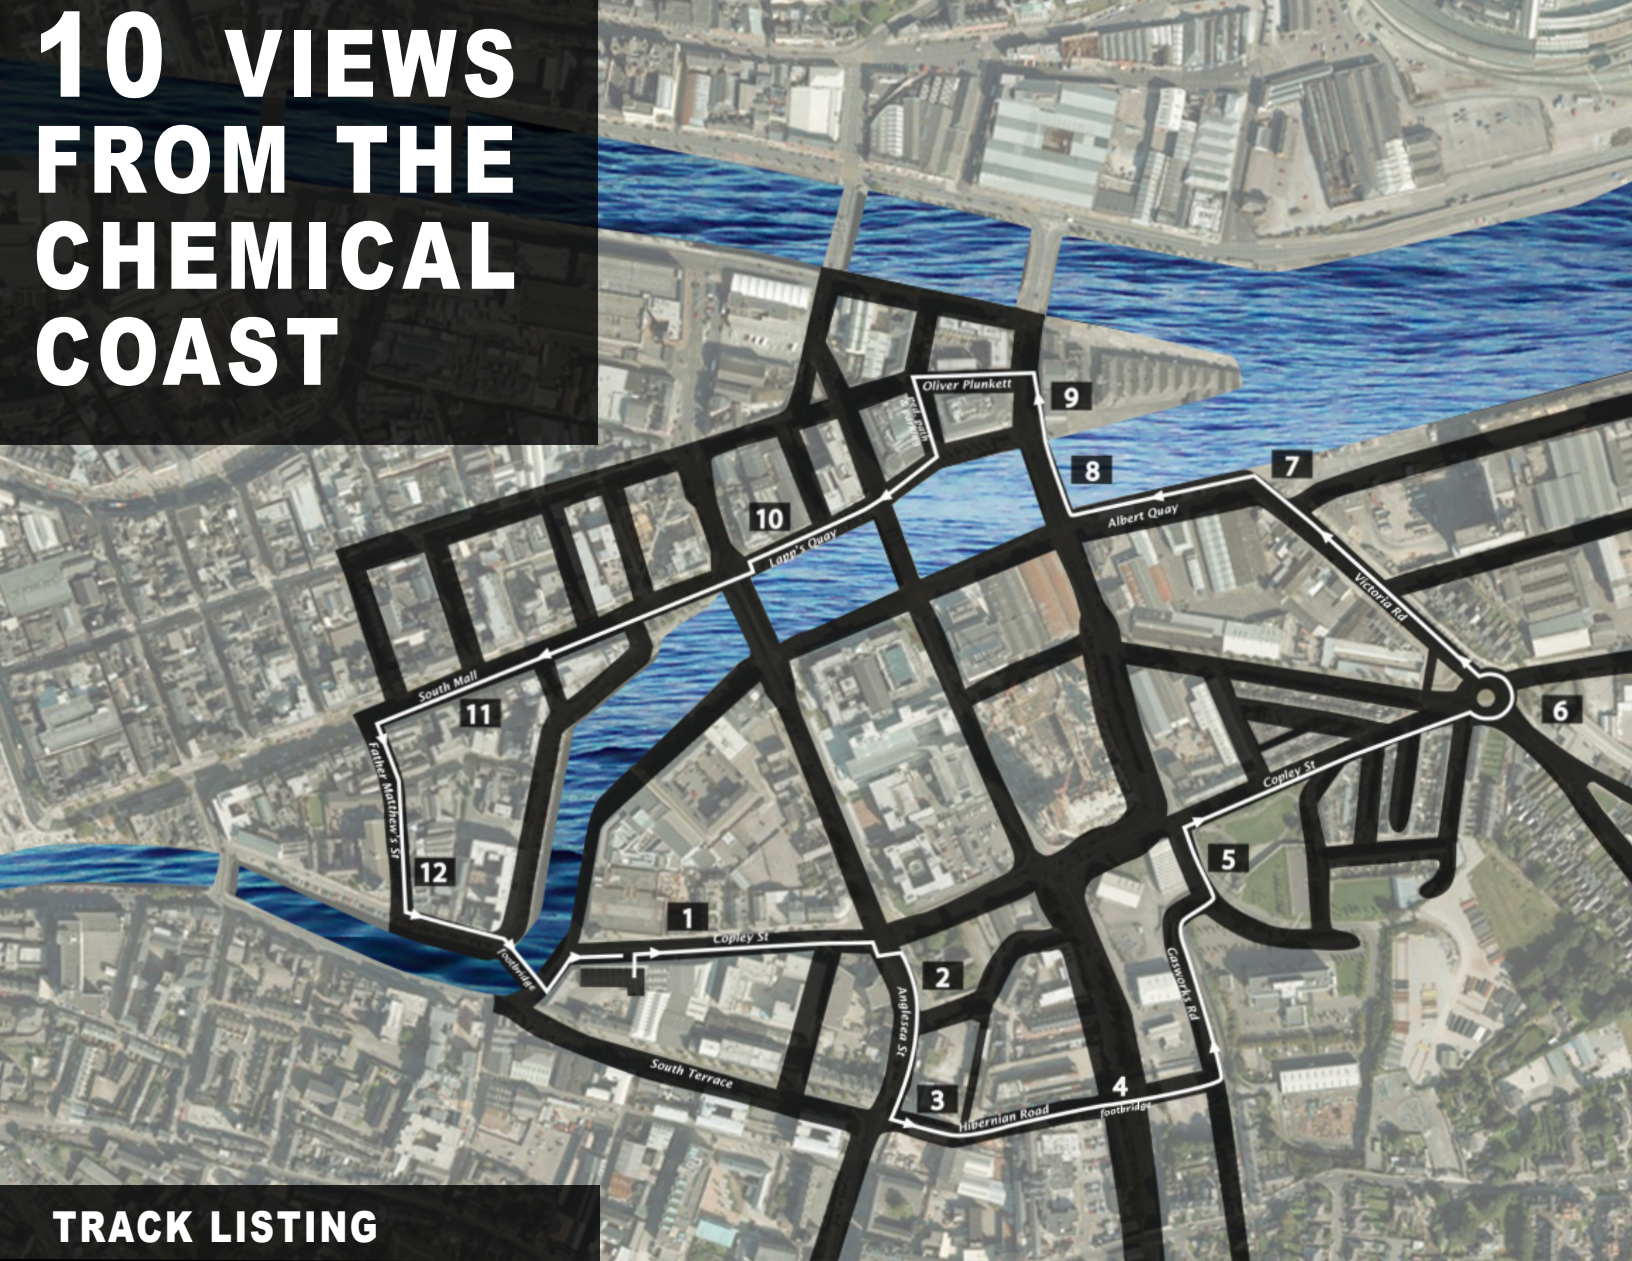

10 VIEWS FROM THE CHEMICAL COAST

TRACK LISTING

1. Intro* R out of ArtTrail HQ into Copley St
2. View #1 R Anglesea St
3. View #2 L Hibernian Rd
4. View #3* Pedestrian Bridge > L Gasworks Rd
5. View #4 R Copley St > L traffic circle
6. View #5 Exit circle at Victoria Rd
7. View #6 L Albert Quay > R Albert St Bridge
8. View #7* center of Albert Street Bridge > L Oliver Plunkett Lower
9. View #8 L Path to Lapp's Quay Parking Area/ Pedestrian Walkway
10. View #9 R Lapp's Quay > South Mall (path on river side of street)
11. View #10* #10-11 South Mall > L Father Matthew's St > L Morrison's Quay
12. Outro R Trinity Bridge > L Union Quay > R Copley St
End at ArtTrail HQ

* Tracks marked with an asterisk are sited to begin at the listed location.